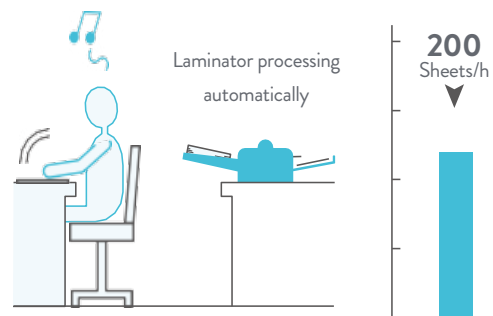

- * It varies depending on the operating environment temperature and the set job temperature.
- ** Excluding the output tray.

Specifications and designs described here are subject to change without notice for product improvement.

The Big Difference Between a Manual Laminator and the Revo Any.

Pouch Laminator

If using a general business laminator, the user must stand by the machine the entire time.

Revo Any

Place paper on the tray and press the start button. Then focus on other tasks while it laminates automatically.