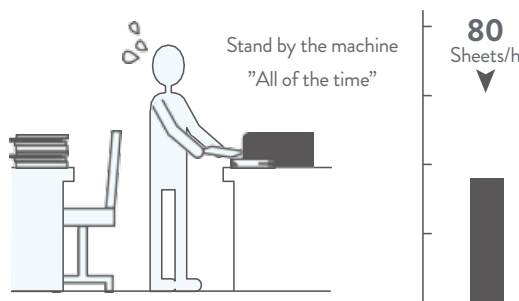

The Big Difference Between a Manual Laminator and the Revo Any.

Pouch Laminator

If using a general business laminator, the user must stand by the machine the entire time.