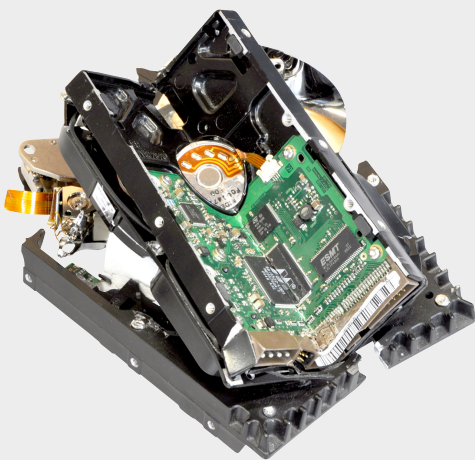

INFORMATION
SECURITY

INTIMUS CRUSHER

HARD DRIVE PHYSICAL
DESTROYER

SSD & HDD in one

- ▶ Destroys all kind of hard drives regardless of size, operating system or interface
- ▶ Fast and easy to operate

PHYSICAL
CRUSHER
AND
DESTROYER

The high-speed, high-powered intimus Crusher is the fastest and lightest NSA/CSS EPL-listed hard drive destroyer on the market. The intimus Crusher meets evolving technology challenges by increasing the speed, amplifying the crushing power, and offering an optional solid-state destroyer that both perforates and waffles solid-state media, flash drives, USB thumb drives, and SSHD controller boards. HDDs are bent by the Crusher. It is best to combine the Crusher with a Degausser for a full solution for high security requirements. Security level H3* for standalone application.

FEATURES

- Now with more robust crush chamber
- Listed on NSA/CSS evaluated products list
- Bends, breaks, and mangles hard drives, including dataplatters and other internal components, preventing data recovery
- Destroys solid-state media, flash drives, USB thumb drives, and SSHD controller boards when used with optional intimus Destroyer
- Independently tested and certified to meet CE directives for safety, compatibility, and interference
- Lightest electric destroyer on the market
- Crushes multiple drives at a time
- Quiet, office-friendly design
- No hydraulics