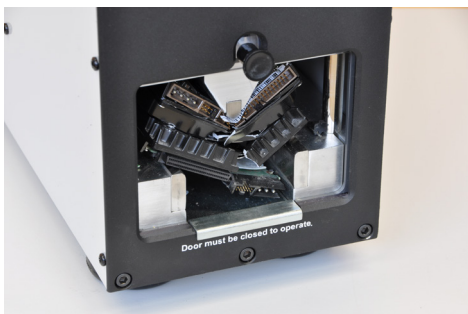

TECHNICAL DATA

SPECIFICATIONS	
Power Supply	50/60 Hz- Factory configurable
Power Consumption	During standby: 90 W During crush: 1200 W (max)
Media	intimus Crusher: Hard Drives up to 5,7 cm in height With optional intimus Destroyer: SSD, flash drives, USB thumb drives, SSHD controller boards
Destruction Time	Destroys up to 1,800 (6,4 cm) hard drives per hour Destroys up to 360 (8,9 cm) hard drives per hour
Certifications/Listing	NSA/CSS EPL • CE
Destruction Chamber capacity (HxWxD)	57.4 x 123.7 x 172.2 mm
Temperature	5°C - 40°C
Humidity	10%H - 40%H without condensation
Weight	35.9 kg
Size (HxWxD)	377.7 x 190.8 x 473.5 mm

intimus Crusher