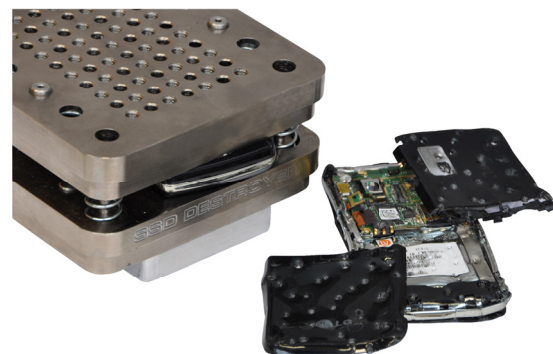

intimus Destroyer