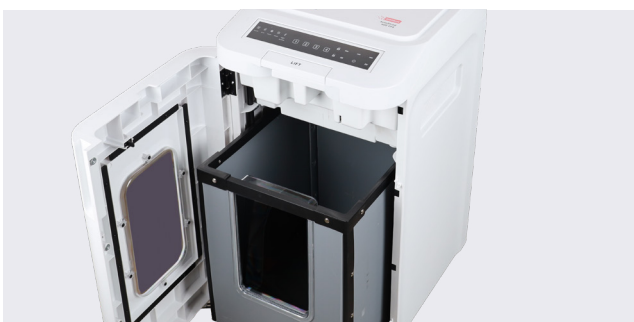

intimus AutoShred 400 CP4

FULLY AUTOMATIC DOCUMENT SHREDDER

START. LOAD. AND LEAVE. DONE!

With our intimus AutoShred 400 CP4 the era of spending hours on shredding is now a thing of the past. This advanced shredder ensures a secure and fully automatic data shredding experience, handling up to 400 sheets effortlessly in autofeed mode.

2. LOAD.

3. AND LEAVE. DONE!

[CLICK HERE FOR THE VIDEO >](#)

**START.
LOAD.
AND LEAVE.
DONE!**

Design

USPs

- intimus AutoShred 400 CP4 maintains a low noise level of 56 dB(A) - say farewell to the disturbance of loud shredding processes.
- 400 sheets of 80 g/m² paper with paperclips and staples can be fed via autofeed.
- Credit cards, CDs and up to 10 sheets of 80 g/m² paper can be shredded via the manual feed.
- The large and easily removeable 55-litre waste bin can hold up to 670 sheets of paper.
- The 4 x 12 mm particles comply with security level P-4 according to DIN 66399 (ISO/IEC 21964).
- An overheating protection and anti-paper jam protection technology ensure a particularly long operating time of 240 minutes without interruption.
- A 4-digit code protects the documents against unauthorized removal.
- Once the work is done, it switches off automatically after 5 minutes and conserves energy.
- Its practical castors allow you to move it easily to the place you need.
- The intuitive operation is facilitated by the innovative touch display.

Large 55-litre collection bin.

Also shreds documents with paper clips and staples.

intimus AutoShred 400 CP4

PRODUCT INFORMATION

P-4

400 sheets

55 litres

56 dB(A)