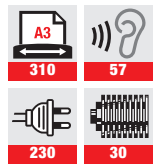

EcoLogic

i-control®

DLS

2x2