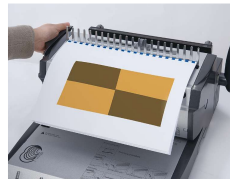

Article no.	INT-BI-CW200EDUO
Punching capacity for paper (80g/m²)	25 sheets for comb 20 sheets for wire
Punching capacity for plastic foils (0.18mm)	2 sheets
Punching margin control	2-6 mm (for comb only)
Binding capacity (80g/m²)	450 sheets 135 sheets
Max. paper size	DIN A4, US letter size, extra large size
Punching slots	21 for comb (DIN A4) 34 for wire (DIN A4)
Power consumption	150 W
Weight	20 kg
Dimensions (W x D x H)	460 x 440 x 225 mm
Power supply	220 V, 50 Hz
Colour	Metallic