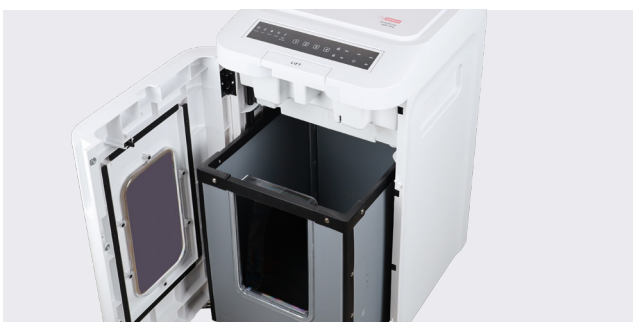

intimus AutoShred 400 CP4

FULLY AUTOMATIC DOCUMENT SHREDDER

START. LOAD. AND LEAVE. DONE!

With our intimus AutoShred 400 CP4 the era of spending hours on shredding is now a thing of the past. This advanced shredder ensures a secure and fully automatic data shredding experience, handling up to 400 sheets effortlessly in autofeed mode.

2. LOAD.

3. AND LEAVE. DONE!

 [CLICK HERE FOR THE VIDEO >](#)

**START.
LOAD.
AND LEAVE.
DONE!**

Design

USPs

- intimus AutoShred 400 CP4 maintains a low noise level of 56 dB(A) - say farewell to the disturbance of loud shredding processes.
- 400 sheets of 80 g/m² paper with paperclips and staples can be fed via autofeed.
- Credit cards, CDs and up to 10 sheets of 80 g/m² paper can be shredded via the manual feed.
- The large and easily removeable 55-litre waste bin can hold up to 670 sheets of paper.
- The 4 x 12 mm particles comply with security level P-4 according to DIN 66399 (ISO/IEC 21964).
- An overheating protection and anti-paper jam protection technology ensure a particularly long operating time of 240 minutes without interruption.
- A 4-digit code protects the documents against unauthorized removal.
- Once the work is done, it switches off automatically after 5 minutes and conserves energy.
- Its practical castors allow you to move it easily to the place you need.
- The intuitive operation is facilitated by the innovative touch display.

Large 55-litre collection bin.

Also shreds documents with paper clips and staples.

intimus AutoShred 400 CP4

PRODUCT INFORMATION

P-4

400 sheets

55 litres

56 dB(A)