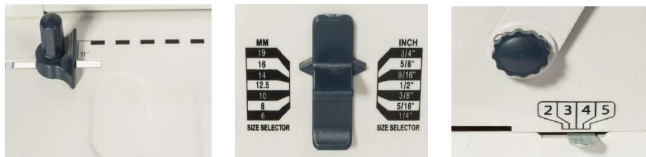

Full flexibility

Possibility to open the comb again after binding and add or remove pages.

Easy to use

Easy adjustment of paper size, margin and comb diameter by means of handy features. Effortless punching thanks to the horizontal punching lever. Equipped with waste deposit.

Long-lasting use

Thanks to durable metal construction

Article no.	INT-BI-00PB150
Punching capacity for paper (80g/m ²)	15 sheets
Punching capacity for plastic foils (0.18mm)	2 sheets
Punching margin control	2-5 mm
Binding capacity (80g/m ²)	500 sheets
Max. paper size	DIN A4
Punching slots	21
Weight	5 kg
Dimensions (W x D x H)	445 x 210 x 288 mm
Colour	White