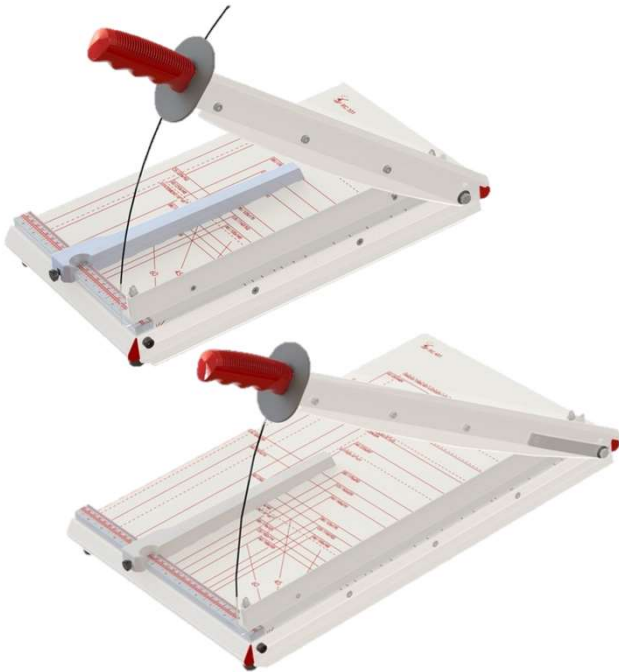

intimus 331 / 363 / 440 C / 451 / 560 S

Table-top lever trimmer for office use

High-quality paper trimmer with metal base and anti-scratch powder coating. Easy and safe trimming of small paper quantities, posters, card board etc. Wide product choice starting with 330 mm cutting length up to 560 mm. Ideal for offices, schools, graphic studios or workshops.

Safe and easy

Resharpenable blade of high quality steel combined with safety guard of unbreakable synthetic glass and ergonomically shaped lever handle ensure safe and easy cutting.

Precise and efficient

Standard paper formats and various angle indications are placed on the table. Transparent clamp bar with automatic clamping system, two measuring scales (cm and inch) and adjustable backgauge for accurate trims.

| | intimus 331 | intimus 363 | intimus 440 C | intimus 451 | intimus 560 S |
|--|------------------------|------------------------|------------------------|------------------------|------------------------|
| Article No. | INT-CU-0000331 | INT-CU-0000363 | INT-CU-0000440C | INT-CU-0000451 | INT-CU-0000560S |
| Cutting length | A4 up to 330 mm | A4 up to 360 mm | A3 up to 440 mm | A3 up to 450 mm | A3 up to 560 mm |
| Cutting capacity (80/70 g/m ²) | 20 sheets 24 sheets | 30 sheets 35 sheets | 35 sheets 40 sheets | 20 sheets 24 sheets | 40 sheets 45 sheets |
| Cutting width | 3 mm | 3 mm | 4 mm | 3 mm | 5 mm |
| Table size | 330 x 245 mm | 360 x 270 mm | 440 x 354 mm | 450 x 332 mm | 560 x 455 mm |
| Weight | 3.2 kg | 5.3 kg | 10.6 kg | 4.8 kg | 15 kg |
| Dimensions | 554 x 286 x 440 mm | 612 x 310 x 410 mm | 685 x 395 x 500 mm | 674 x 372 x 510 mm | 835 x 495 x 525 mm |