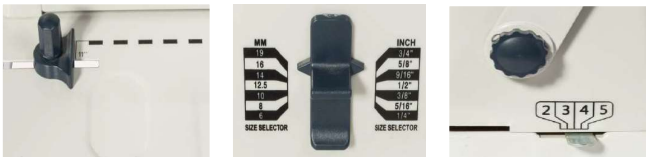

Full flexibility

Possibility to open the comb again after binding and add or remove pages.

Easy to use

Easy adjustment of paper size, margin and comb diameter by means of handy features. Effortless punching thanks to the horizontal punching lever. Equipped with waste deposit.

Long-lasting use

Thanks to durable metal construction

Article no.	INT-BI-00PB150
Punching capacity for paper (80g/m ²)	15 sheets
Punching capacity for plastic foils (0.18mm)	2 sheets
Punching margin control	2-5 mm
Binding capacity (80g/m ²)	500 sheets
Max. paper size	DIN A4
Punching slots	21
Weight	5 kg
Dimensions (W x D x H)	445 x 210 x 288 mm
Colour	White