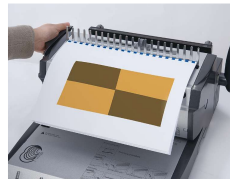

**Time-saving**

Equipped with a powerful electric punching motor. A foot pedal for electric punching boosts productivity during large volume jobs.

**User-friendly**

A sliding switch makes selection of punching format easy. An adjustable paper stop keeps the sheets in place. Punching by means of the lever handle or the push button. Integrated comb measuring device and waste deposit.

**Long-lasting use**

Thanks to a durable metal construction.

Article no.	INT-BI-CW200EDUO
Punching capacity for paper (80g/m <sup>2</sup> )	25 sheets for comb 20 sheets for wire
Punching capacity for plastic foils (0.18mm)	2 sheets
Punching margin control	2-6 mm (for comb only)
Binding capacity (80g/m <sup>2</sup> )	450 sheets 135 sheets
Max. paper size	DIN A4, US letter size, extra large size
Punching slots	21 for comb (DIN A4) 34 for wire (DIN A4)
Power consumption	150 W
Weight	20 kg
Dimensions (W x D x H)	460 x 440 x 225 mm
Power supply	220 V, 50 Hz
Colour	Metallic